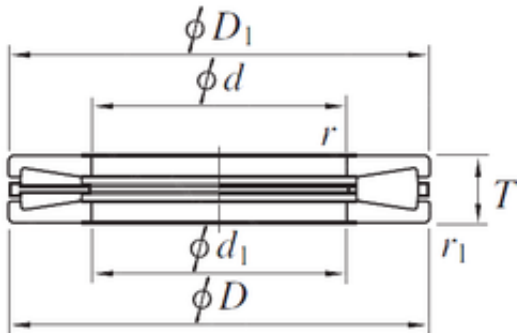

LLC NTN-SNR BEARINGS RUS

T921 Plain Bearings

Bearing No. T921

Size	234.950x546.100x127 mm
Bore Diameter	234.950 mm
Outer Diameter	546.100 mm
Width	127.000 mm
d	234.950 mm
D	546.100 mm
T	127.000 mm
d1	234.950 mm
r min.	15.9 mm
r1 min.	15.9 mm
D1	546.100 mm
Weight	174 Kg
Basic dynamic load rating (C)	4 470 kN

T921 Bearing 2D drawings and 3D CAD models